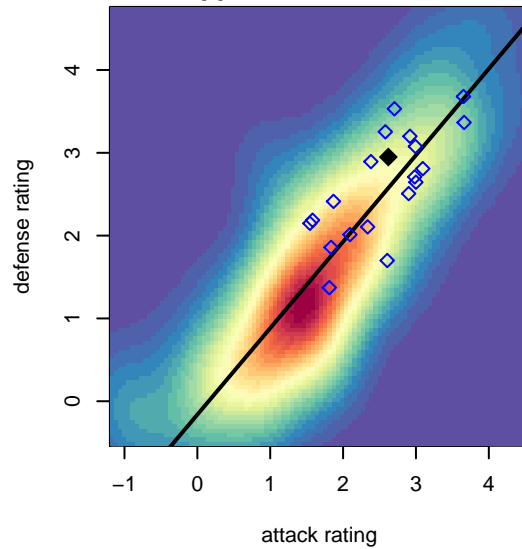

Crossfire Premier C G99

Crossfire Premier
 Redmond, WA
 G99 total strength=1604
 attack=13.75 defense=19.09
 fall league = RCL G99 Div 2, RCL G99 7V2
 notes= <2014 C; >2014 B; Crum 2013, J Crum

alt names used:
 CROSSFIRE PREMIER G99-B J. CRUM (WA)
 Crossfire Premier G99B, J. Crum
 CROSSFIRE FOUNDATION CROSSFIRE PRE
 Crossfire Premier G99-J.Crum-B
 Crossfire Premier G99-J.Crum-B
 Crossfire Premier G99-J.Crum-B

Venues played:
 2014 US Club Regionals Super U14
 2014 Nike Crossfire Challenge Gold U15
 2014 WA Rush Cup G15 Gold U15
 2014 RCL G99 Div 2
 2014 WYS Championship G99
 2014 RCL G99 7V2

Crossfire Premier C G99
 Dots are actual minus expected GF (blue circles) and GA (red triangles).
 Blue line is smoothed change in attack strength. Red is smoothed change in defense strength.

**attack and defense variance (black dot)
relative to other teams
and top 10 in region**

**attack and defense rating
relative to others at age
and all opponents in last 13 months**

Performance relative to 13 month average