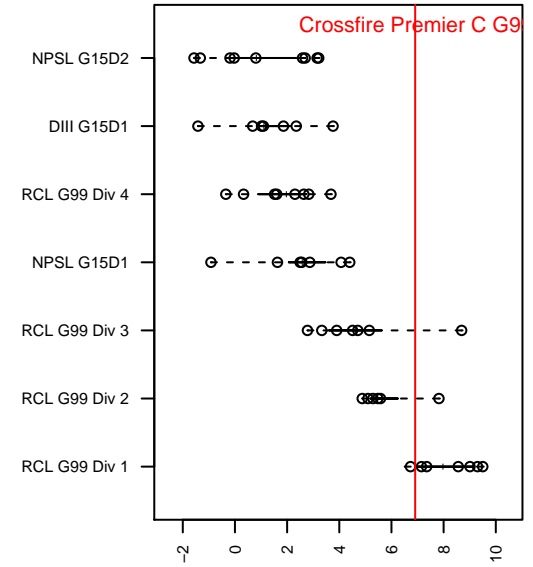

Crossfire Premier C G99

Crossfire Premier
 Redmond, WA
 G99 total strength=1604
 attack=13.75 defense=19.09
 fall league = RCL G99 Div 2, RCL G99 7V2
 notes= <2014 C; >2014 B; Crum 2013, J Crum

alt names used:
 CROSSFIRE PREMIER G99-B J. CRUM (WA)
 Crossfire Premier G99B, J. Crum
 CROSSFIRE FOUNDATION CROSSFIRE PRE
 Crossfire Premier G99-J.Crum-B
 Crossfire Premier G99-J.Crum-B
 Crossfire Premier G99-J.Crum-B

Venues played:
 2014 US Club Regionals Super U14
 2014 Nike Crossfire Challenge Gold U15
 2014 WA Rush Cup G15 Gold U15
 2014 RCL G99 Div 2
 2014 WYS Championship G99
 2014 RCL G99 7V2

Crossfire Premier C G99
 Dots are actual minus expected GF (blue circles) and GA (red triangles).
 Blue line is smoothed change in attack strength. Red is smoothed change in defense strength.

**attack and defense variance (black dot)
relative to other teams
and top 10 in region**

**attack and defense rating
relative to others at age
and all opponents in last 13 months**

Performance relative to 13 month average