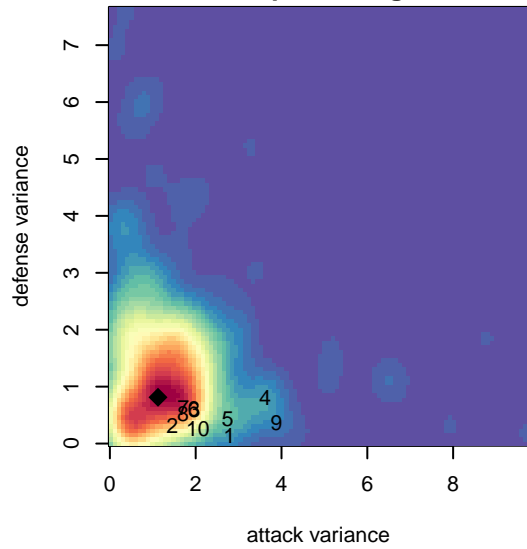

Crossfire Premier C G99

Crossfire Premier
 Redmond, WA
 G99 total strength=1604
 attack=13.75 defense=19.09
 fall league = RCL G99 Div 2, RCL G99 7V2
 notes= <2014 C; >2014 B; Crum 2013, J Crum

alt names used:
 CROSSFIRE PREMIER G99-B J. CRUM (WA)
 Crossfire Premier G99B, J. Crum
 CROSSFIRE FOUNDATION CROSSFIRE PRE
 Crossfire Premier G99-J.Crum-B
 Crossfire Premier G99-J.Crum-B
 Crossfire Premier G99-J.Crum-B

Venues played:
 2014 US Club Regionals Super U14
 2014 Nike Crossfire Challenge Gold U15
 2014 WA Rush Cup G15 Gold U15
 2014 RCL G99 Div 2
 2014 WYS Championship G99
 2014 RCL G99 7V2

Crossfire Premier C G99
 Dots are actual minus expected GF (blue circles) and GA (red triangles).
 Blue line is smoothed change in attack strength. Red is smoothed change in defense strength.

**attack and defense variance (black dot)
relative to other teams
and top 10 in region**

**attack and defense rating
relative to others at age
and all opponents in last 13 months**

Performance relative to 13 month average