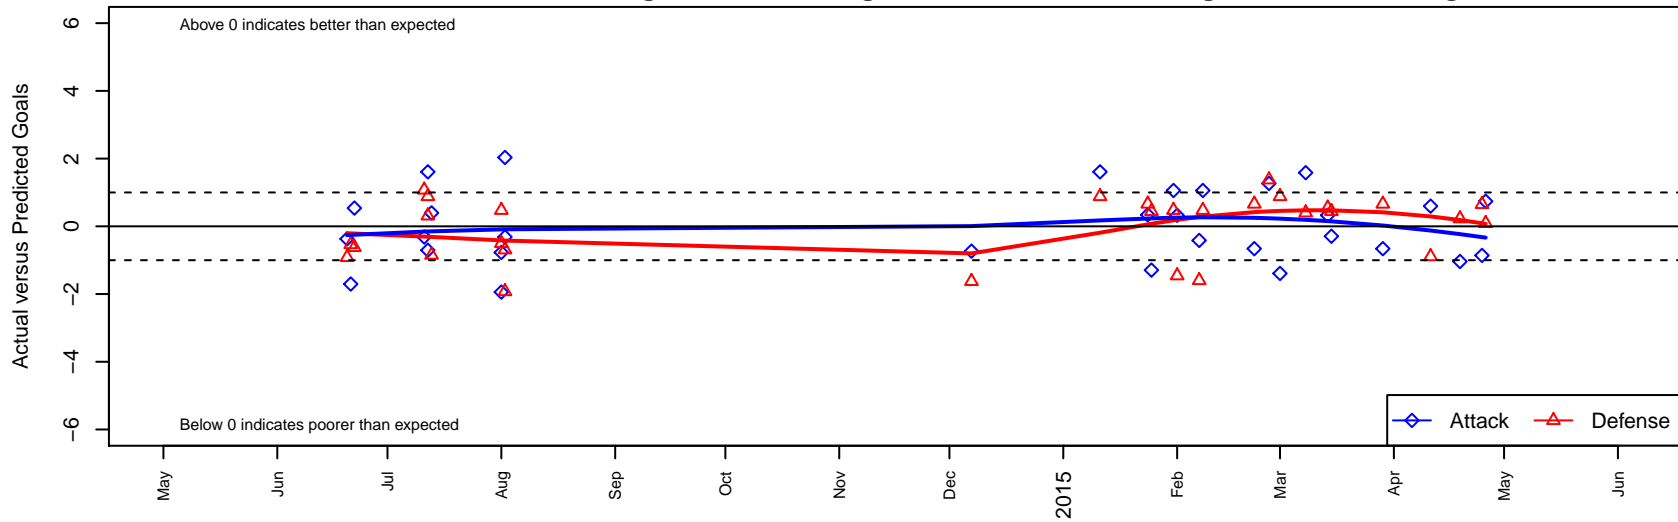

Crossfire Premier C G99

Crossfire Premier
 Redmond, WA
 G99 total strength=1604
 attack=13.75 defense=19.09
 fall league = RCL G99 Div 2, RCL G99 7V2
 notes= <2014 C; >2014 B; Crum 2013, J Crum

alt names used:
 CROSSFIRE PREMIER G99-B J. CRUM (WA)
 Crossfire Premier G99B, J. Crum
 CROSSFIRE FOUNDATION CROSSFIRE PRE
 Crossfire Premier G99-J.Crum-B
 Crossfire Premier G99-J.Crum-B
 Crossfire Premier G99-J.Crum-B

Venues played:
 2014 US Club Regionals Super U14
 2014 Nike Crossfire Challenge Gold U15
 2014 WA Rush Cup G15 Gold U15
 2014 RCL G99 Div 2
 2014 WYS Championship G99
 2014 RCL G99 7V2

Crossfire Premier C G99
 Dots are actual minus expected GF (blue circles) and GA (red triangles).
 Blue line is smoothed change in attack strength. Red is smoothed change in defense strength.

**attack and defense variance (black dot)
relative to other teams
and top 10 in region**

**attack and defense rating
relative to others at age
and all opponents in last 13 months**

Performance relative to 13 month average