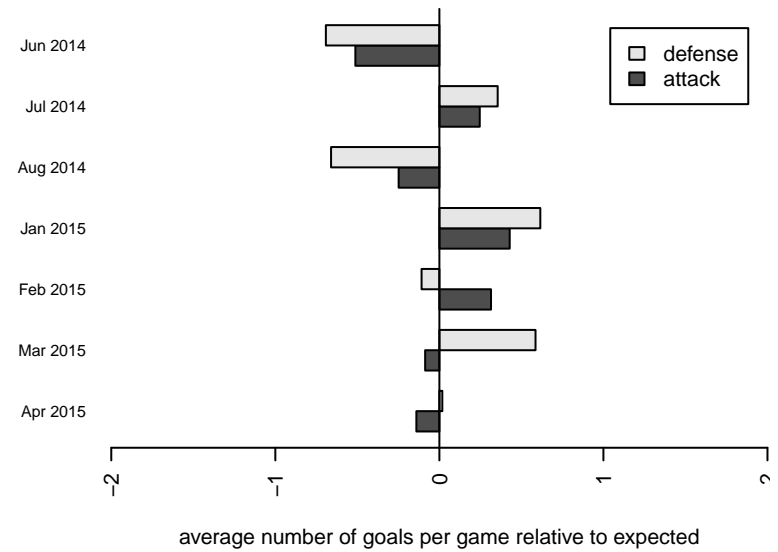

Performance relative to 13 month average