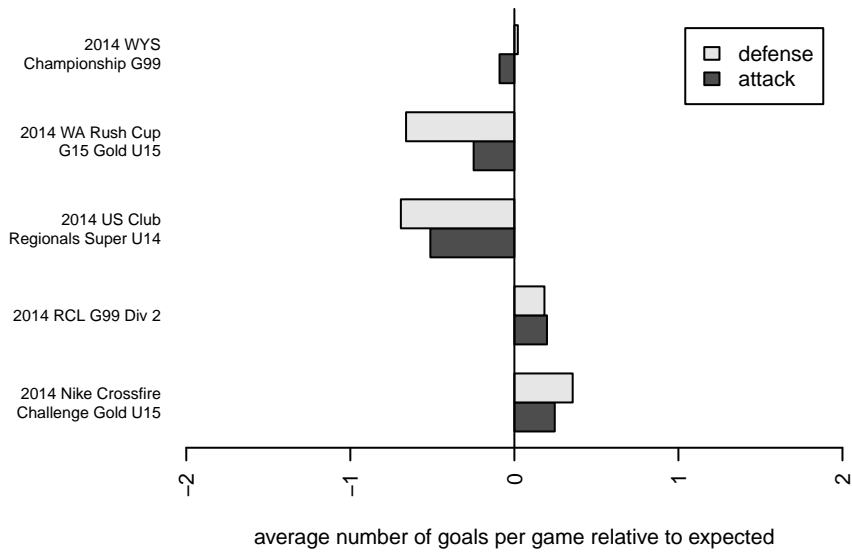

Crossfire Premier C G99

Crossfire Premier
 Redmond, WA
 G99 total strength=1604
 attack=13.75 defense=19.09
 fall league = RCL G99 Div 2, RCL G99 7V2
 notes= <2014 C; >2014 B; Crum 2013, J Crum

alt names used:
 CROSSFIRE PREMIER G99-B J. CRUM (WA)
 Crossfire Premier G99B, J. Crum
 CROSSFIRE FOUNDATION CROSSFIRE PRE
 Crossfire Premier G99-J.Crum-B
 Crossfire Premier G99-J.Crum-B
 Crossfire Premier G99-J.Crum-B

Venues played:
 2014 US Club Regionals Super U14
 2014 Nike Crossfire Challenge Gold U15
 2014 WA Rush Cup G15 Gold U15
 2014 RCL G99 Div 2
 2014 WYS Championship G99
 2014 RCL G99 7V2

Crossfire Premier C G99
 Dots are actual minus expected GF (blue circles) and GA (red triangles).
 Blue line is smoothed change in attack strength. Red is smoothed change in defense strength.

**attack and defense variance (black dot)
relative to other teams
and top 10 in region**

**attack and defense rating
relative to others at age
and all opponents in last 13 months**

Performance relative to 13 month average